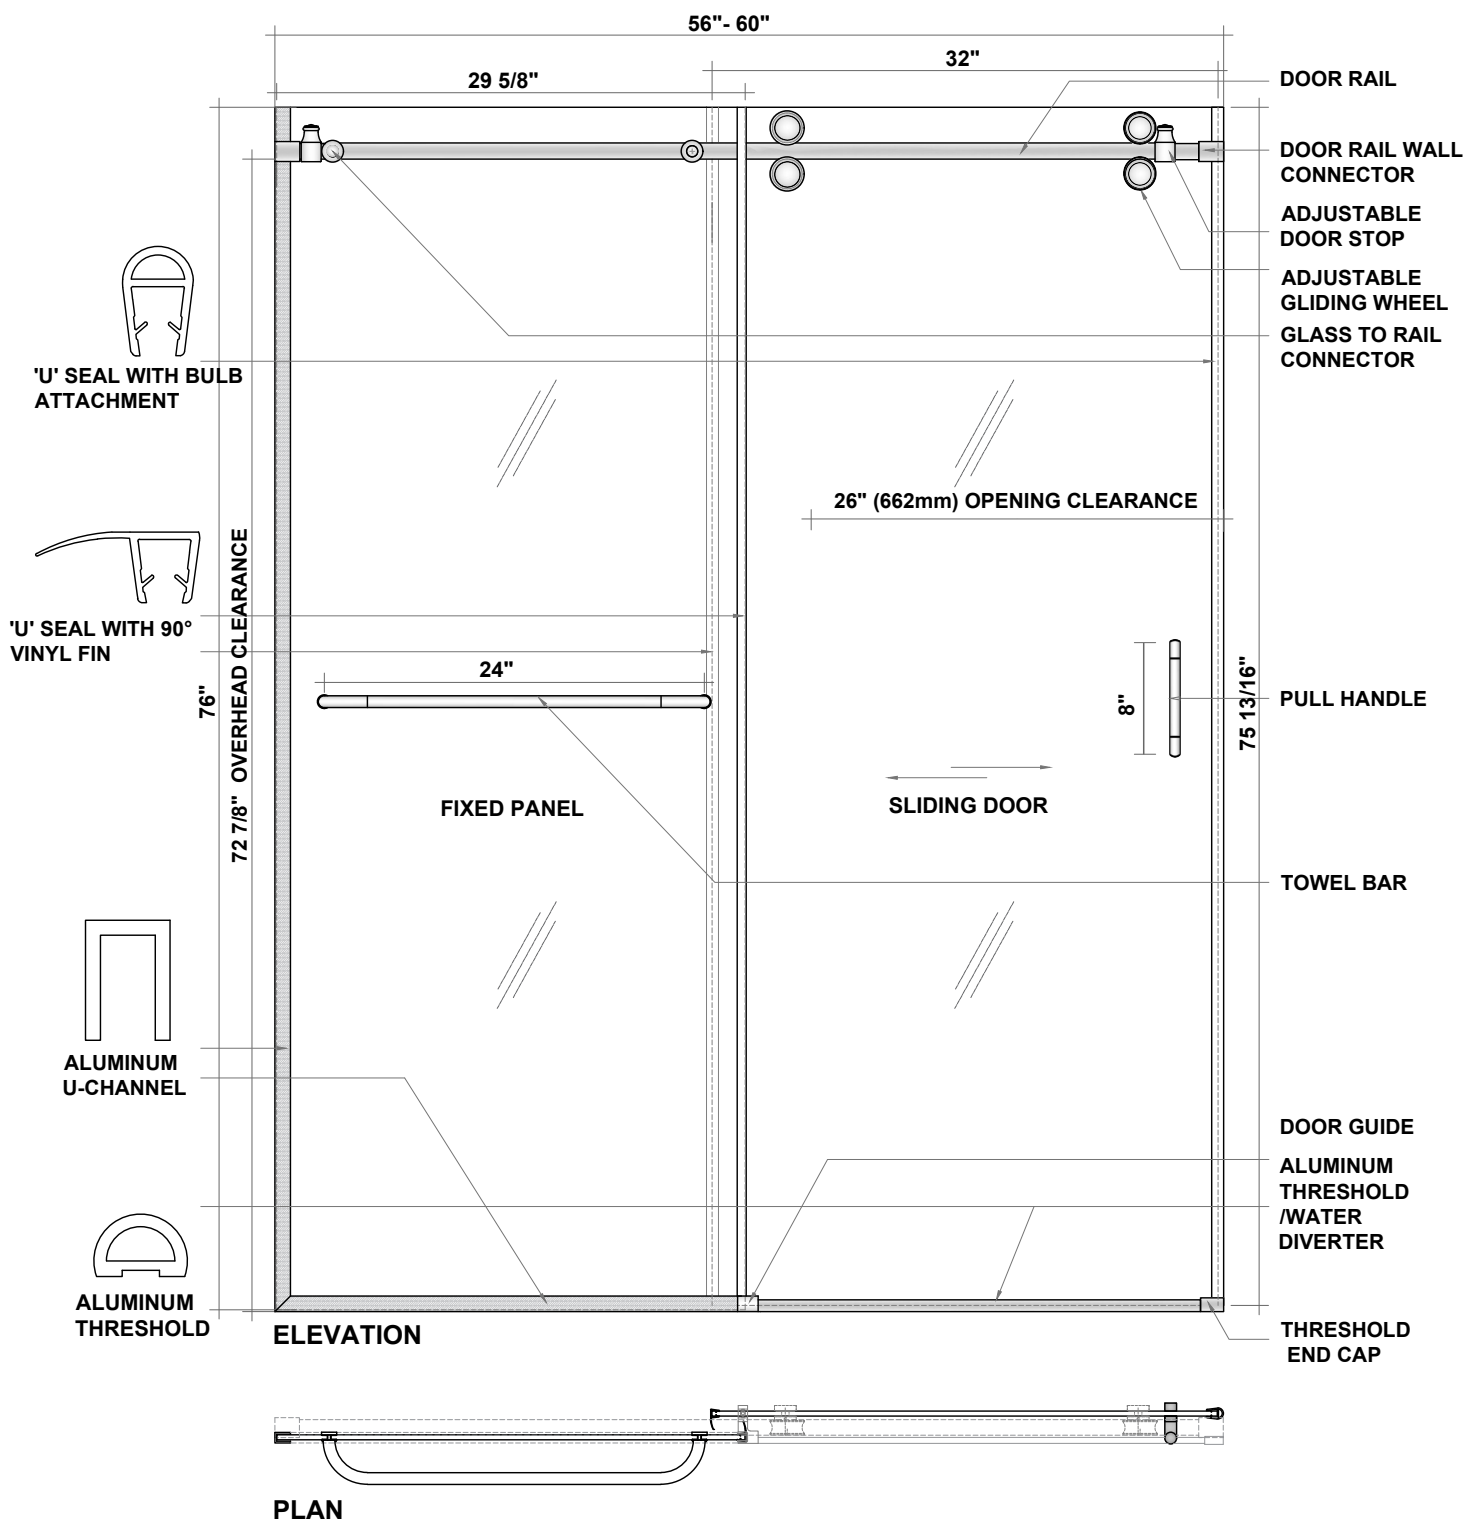

Tub & Shower Enclosures

Ibiza-U

**SPECIFICATIONS ARE SUBJECT TO CHANGE WITHOUT NOTICE

Revised: 2019.11.14
© 2019 Copyright IMI International Marble Industries, Inc.